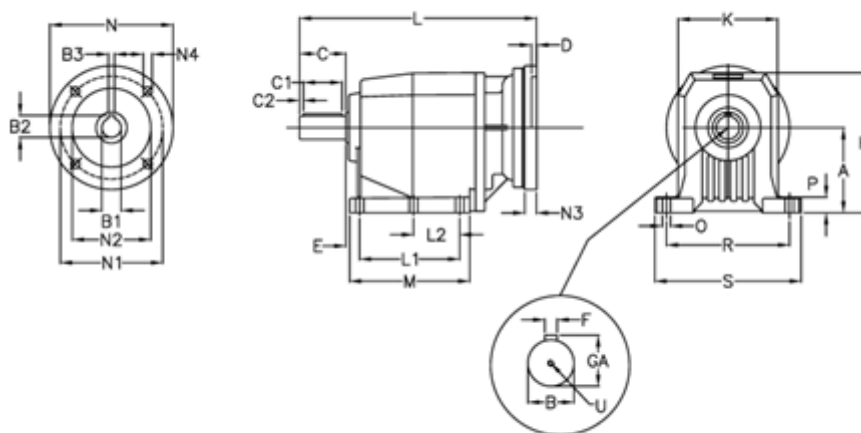

Article number: 40600701671250

Description: Helical gearbox
C702P-16,7-P132B5

Measures

A = 210	D = 5.0	L2 = 0.0	P = 30
B = 60	E = 25	M = 222.0	R = 300
B1 = 38	F = 18	N = 300	S = 350
B2 = 41.3	GA = 64.0	N1 = 265	U = M20x42
B3 = 10	H = 349	N2 = 230	
C = 120	K = 262	N3 = 16	
C1 = 90	L = 519.5	N4 = 14	
C2 = 15	L1 = 165.0	O = 22	